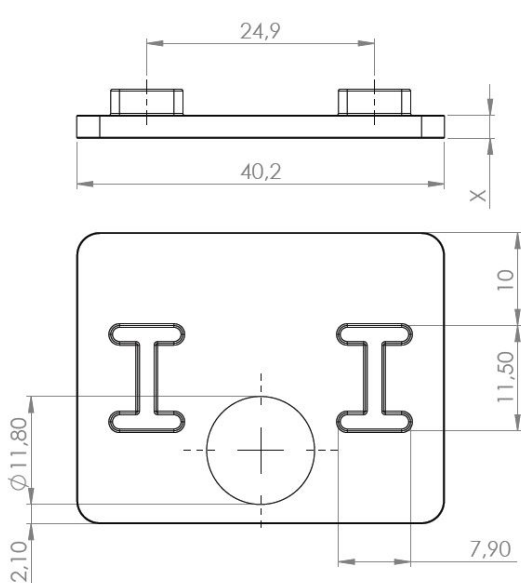

PRODUCT SHEET

Description:

Cushion "I" F/SS Clamp "Square BT", Glass 12,76mm (2,10mm), Black EPDM, Black EPDM, For 22.10.723/724

Item number:

22.10.699-9

Units	Box	Carton	HS Code	Barcode
Pcs.	8	2000	4016930090	 5704866507226