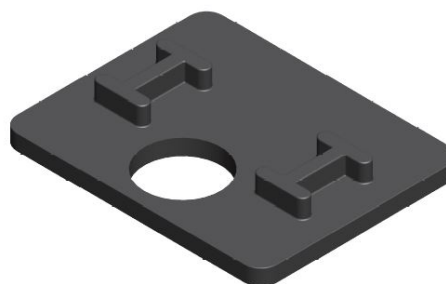

PRODUCT SHEET

Description:

Cushion "I" F/SS Clamp "Square BT", Glass 12,76mm (2,10mm), Black EPDM, Black EPDM, For 22.10.723/724

Item number:

22.10.699-9

Units	Box	Carton	HS Code	Barcode
Pcs.	8	2000	4016930090	 5704866507226