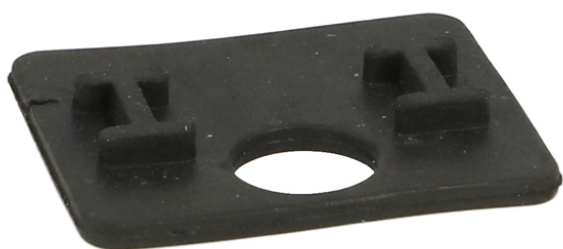

PRODUCT SHEET

Description:

Cushion "I" F/SS Clamp "Square BT", Glass 12,76mm (2,10mm), Black EPDM, Black EPDM, For 22.10.723/724

Item number:

22.10.699-9

Units	Box	Carton	HS Code	Barcode
Pcs.	8	2000	4016930090	 5704866507226